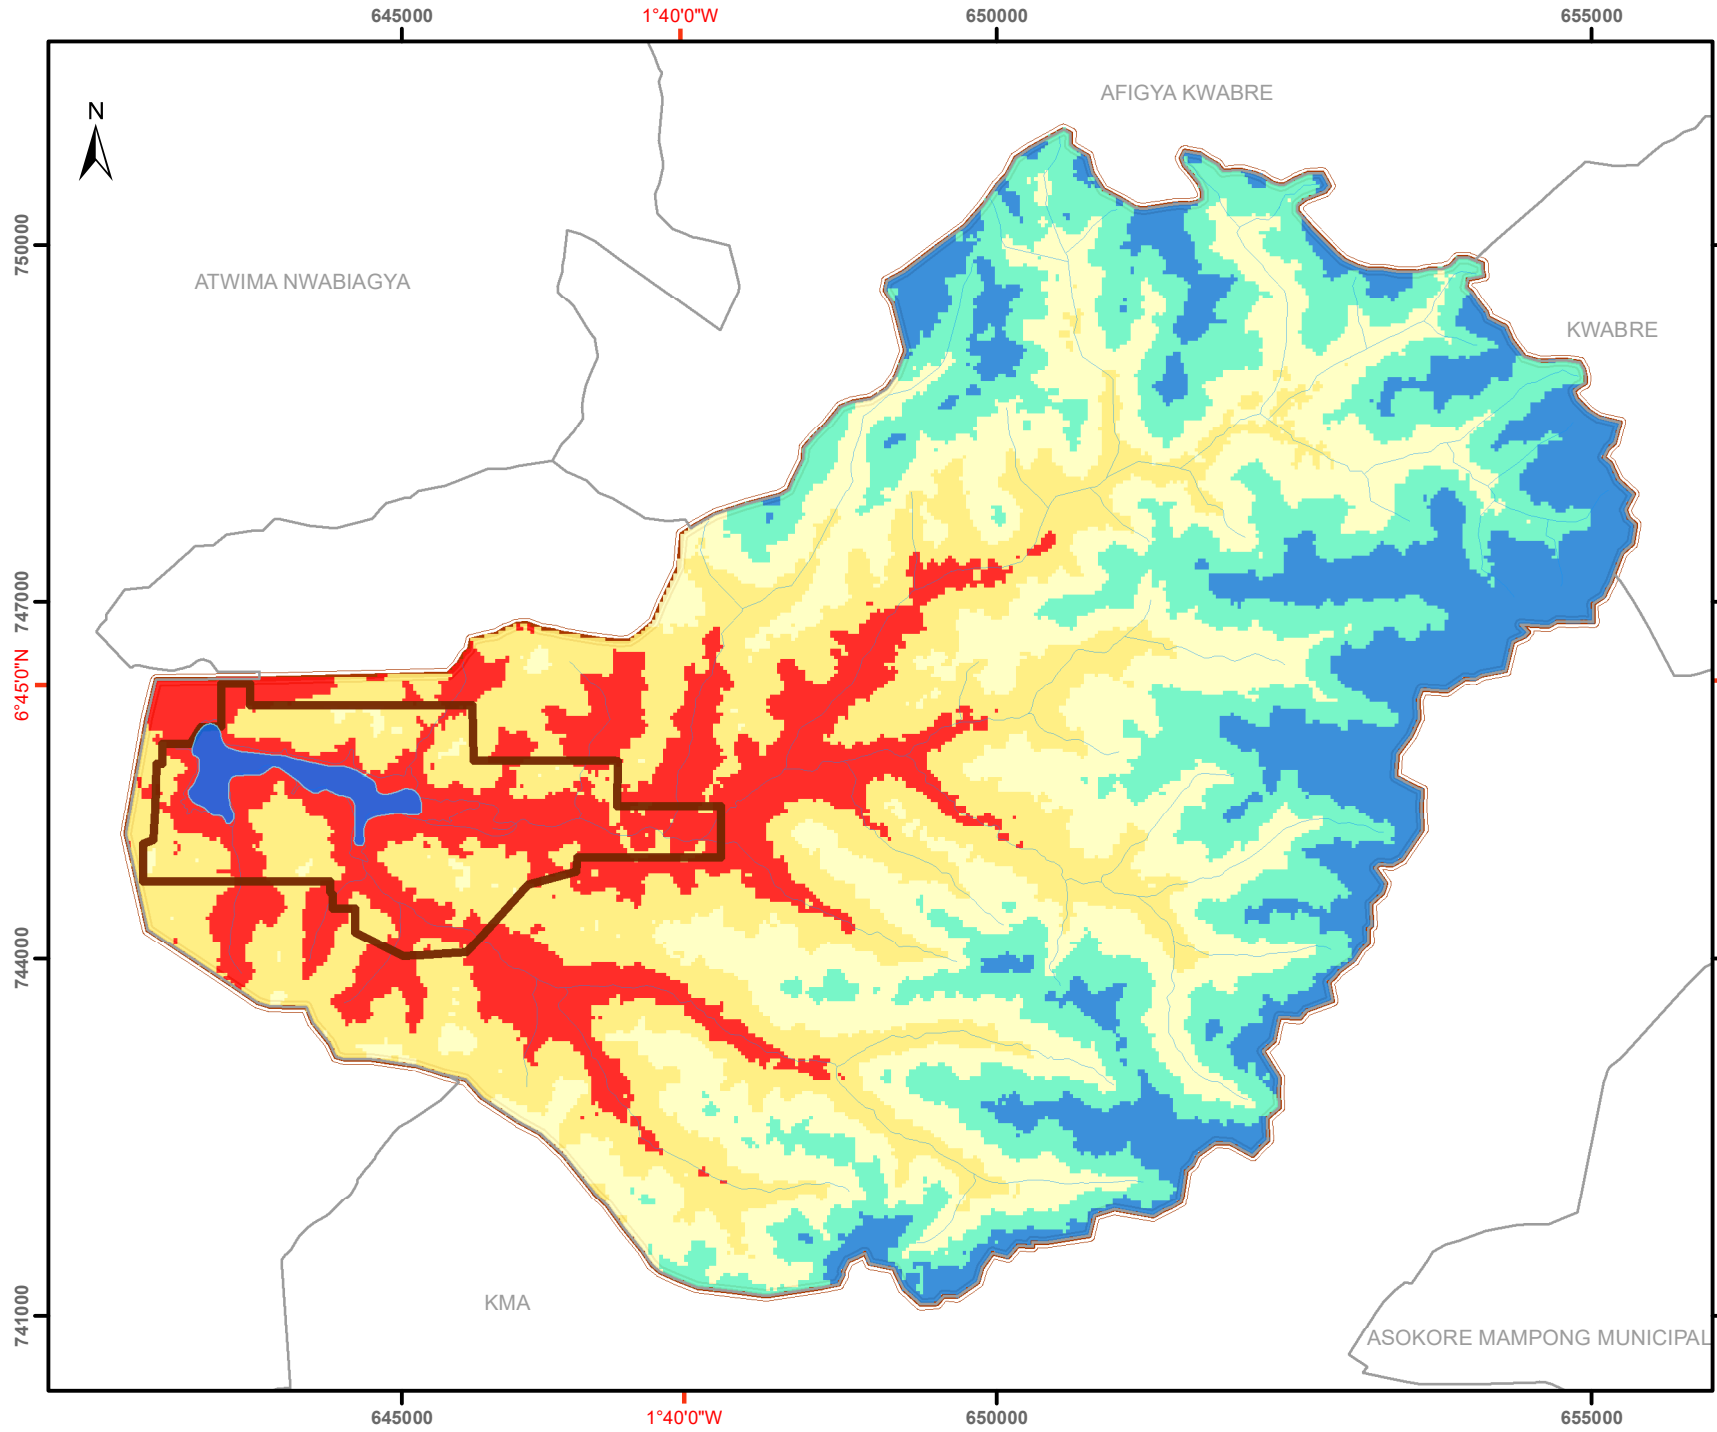

Elevation Map of Owabi Wildlife Sanctuary Ramsar Site Catchment

Location Map

Legend

- River
 - Water Body
 - Adjoining Boundary
 - Catchment Boundary
 - Ramsar Boundary
 - Sea
- ### Elevation
- Very Low
 - Low
 - Medium
 - High
 - Very High