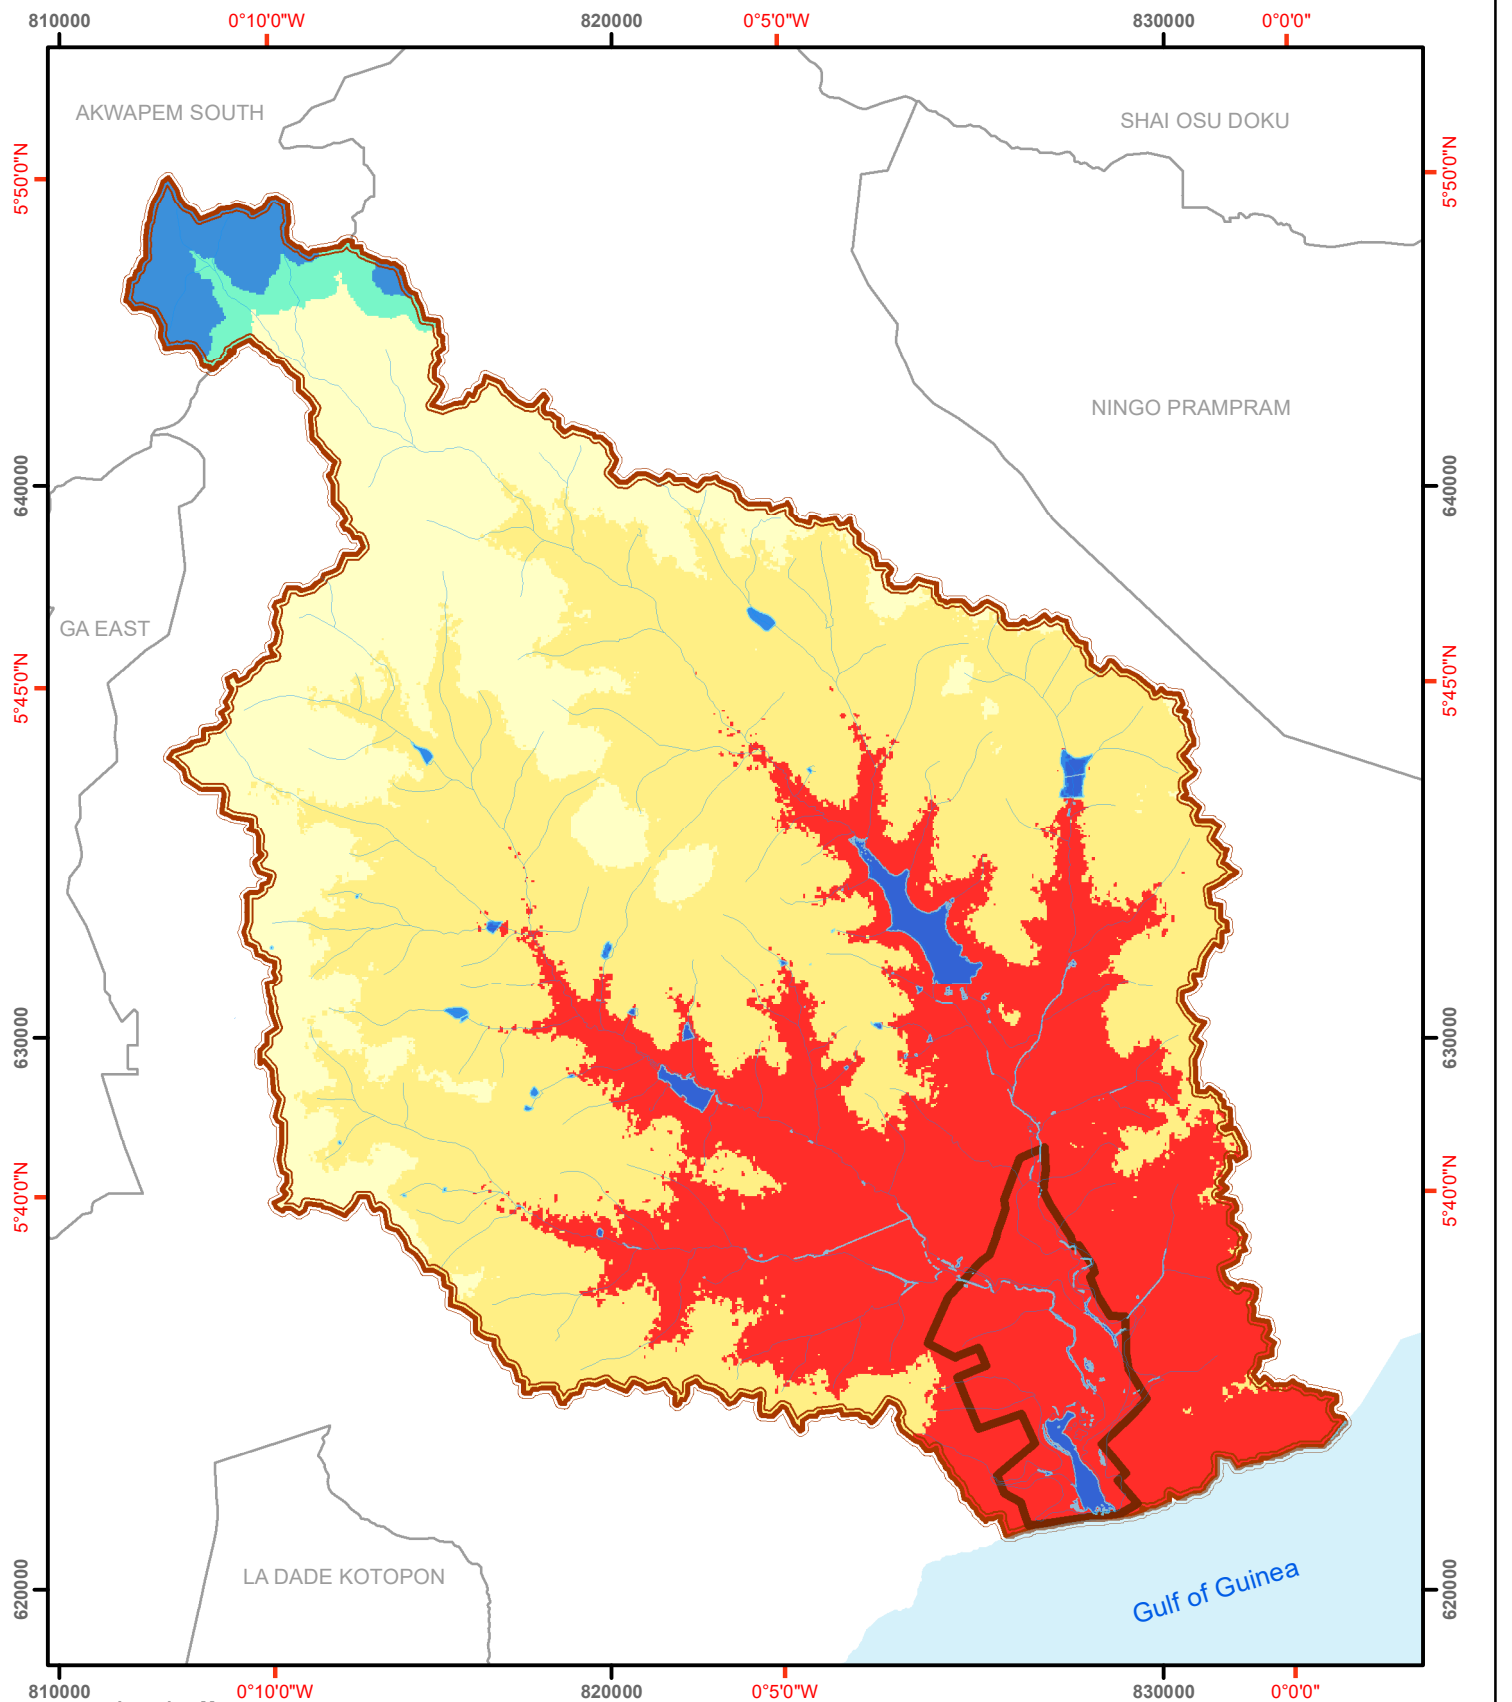

Elevation Map of Sakumo Lagoon Catchment

| Legend | | Elevation | |
|--------|--------------------|-----------|-----------|
| | River | | Very Low |
| | Catchment Boundary | | Low |
| | Ramsar Boundary | | Medium |
| | Adjoining Boundary | | High |
| | Water Body | | Very High |
| | Sea | | |